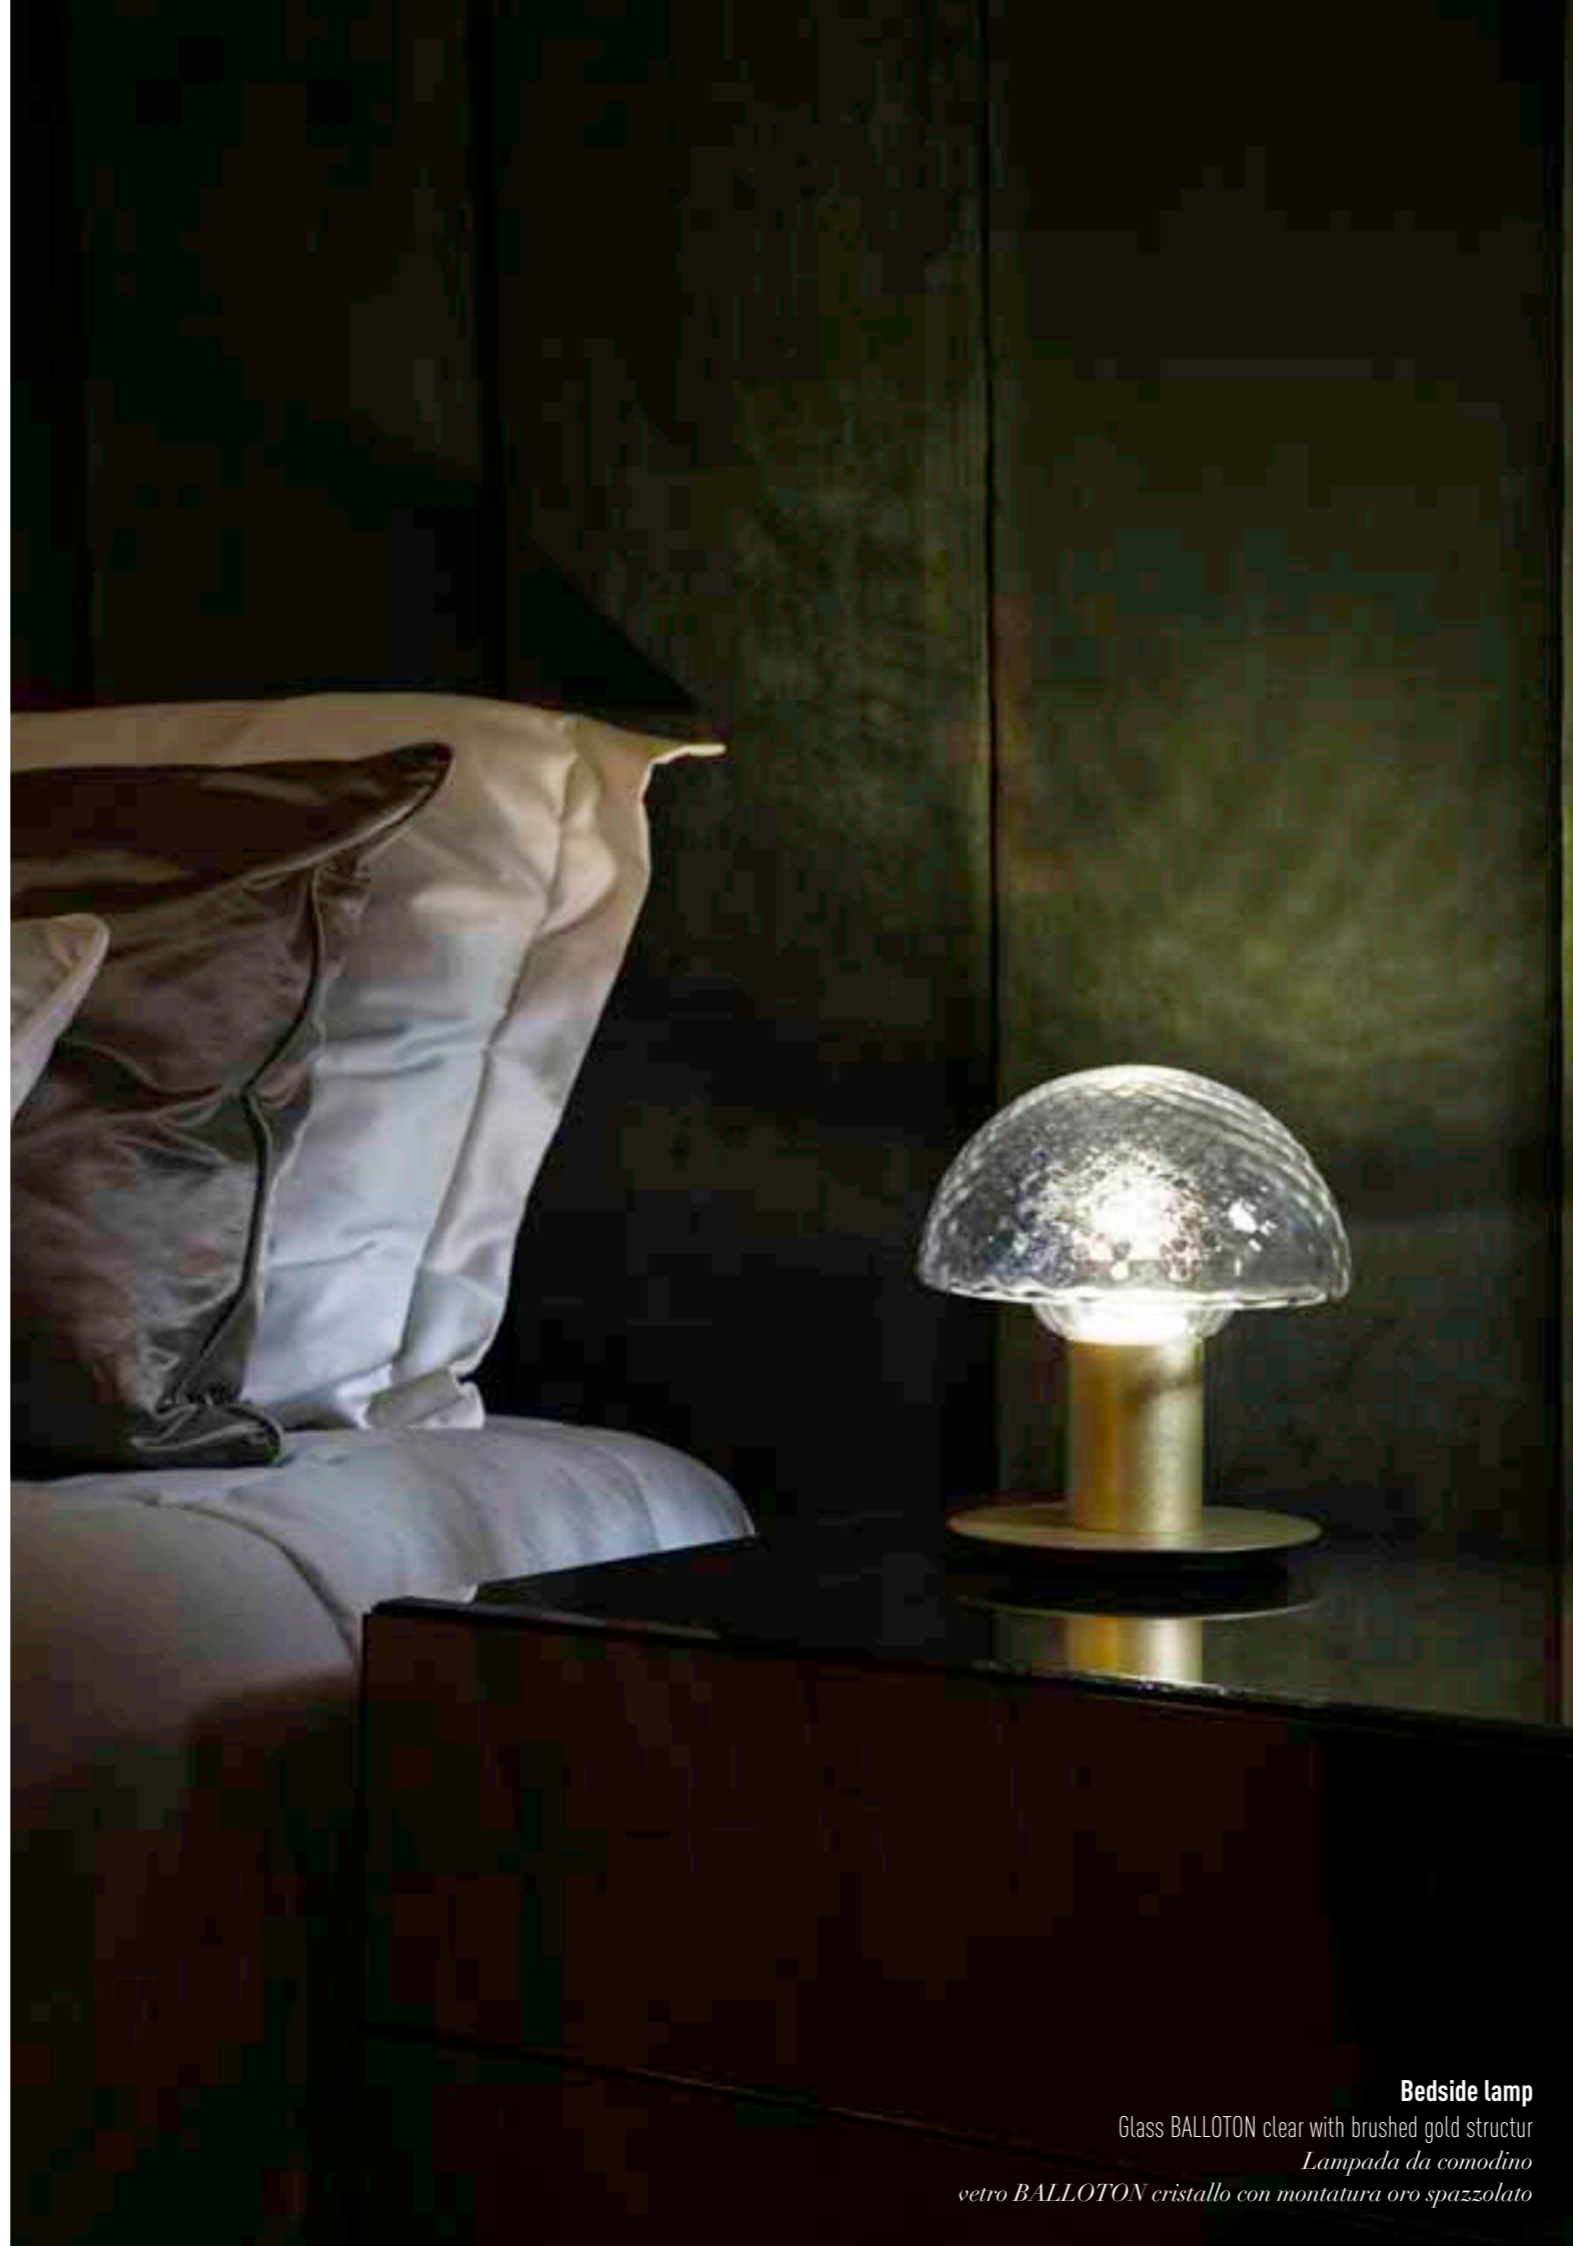

The glass diffuser of the BALL collection is blown by expert glass masters. Each glass is unique; each glass is 100% Made in Italy.

BALLOTON

Technique used to obtain a particular optical effect. It is based on the use of a metal die, with the inner walls containing small square based pyramidal "spikes" which, when the glass is blown, result in a cross-relief pattern.

choose & turn

Wall sconce applique
Glass BALLOTON clear with brushed burnished structure

Applique
vetro BALLOTON cristallo con montatura oro spazzolato

Use of traditional manufacturing techniques for the diffusers of BALL collection; made of transparent blown glass and glossy milky white, when enlightened, they develop particular effects of light and shadows on the walls.

- Andy Warhol -

Bedside lamp

Glass BALLOTON clear with brushed gold structur
Lampada da comodino
 vetro BALLOTON cristallo con montatura oro spazzolato

BALL MINI
 design | Brian Rasmussen

choose & turn

Table lamp

Glass *BALLOTON* white with brushed gold structure

Lampada da tavolo

vetro *BALLOTON* clear con montatura oro spazzolato

Use of traditional manufacturing techniques for the diffusers of BALL collection; made of transparent blown glass and glossy milky white, when enlightened, they develop particular effects of light and shadows on the walls.