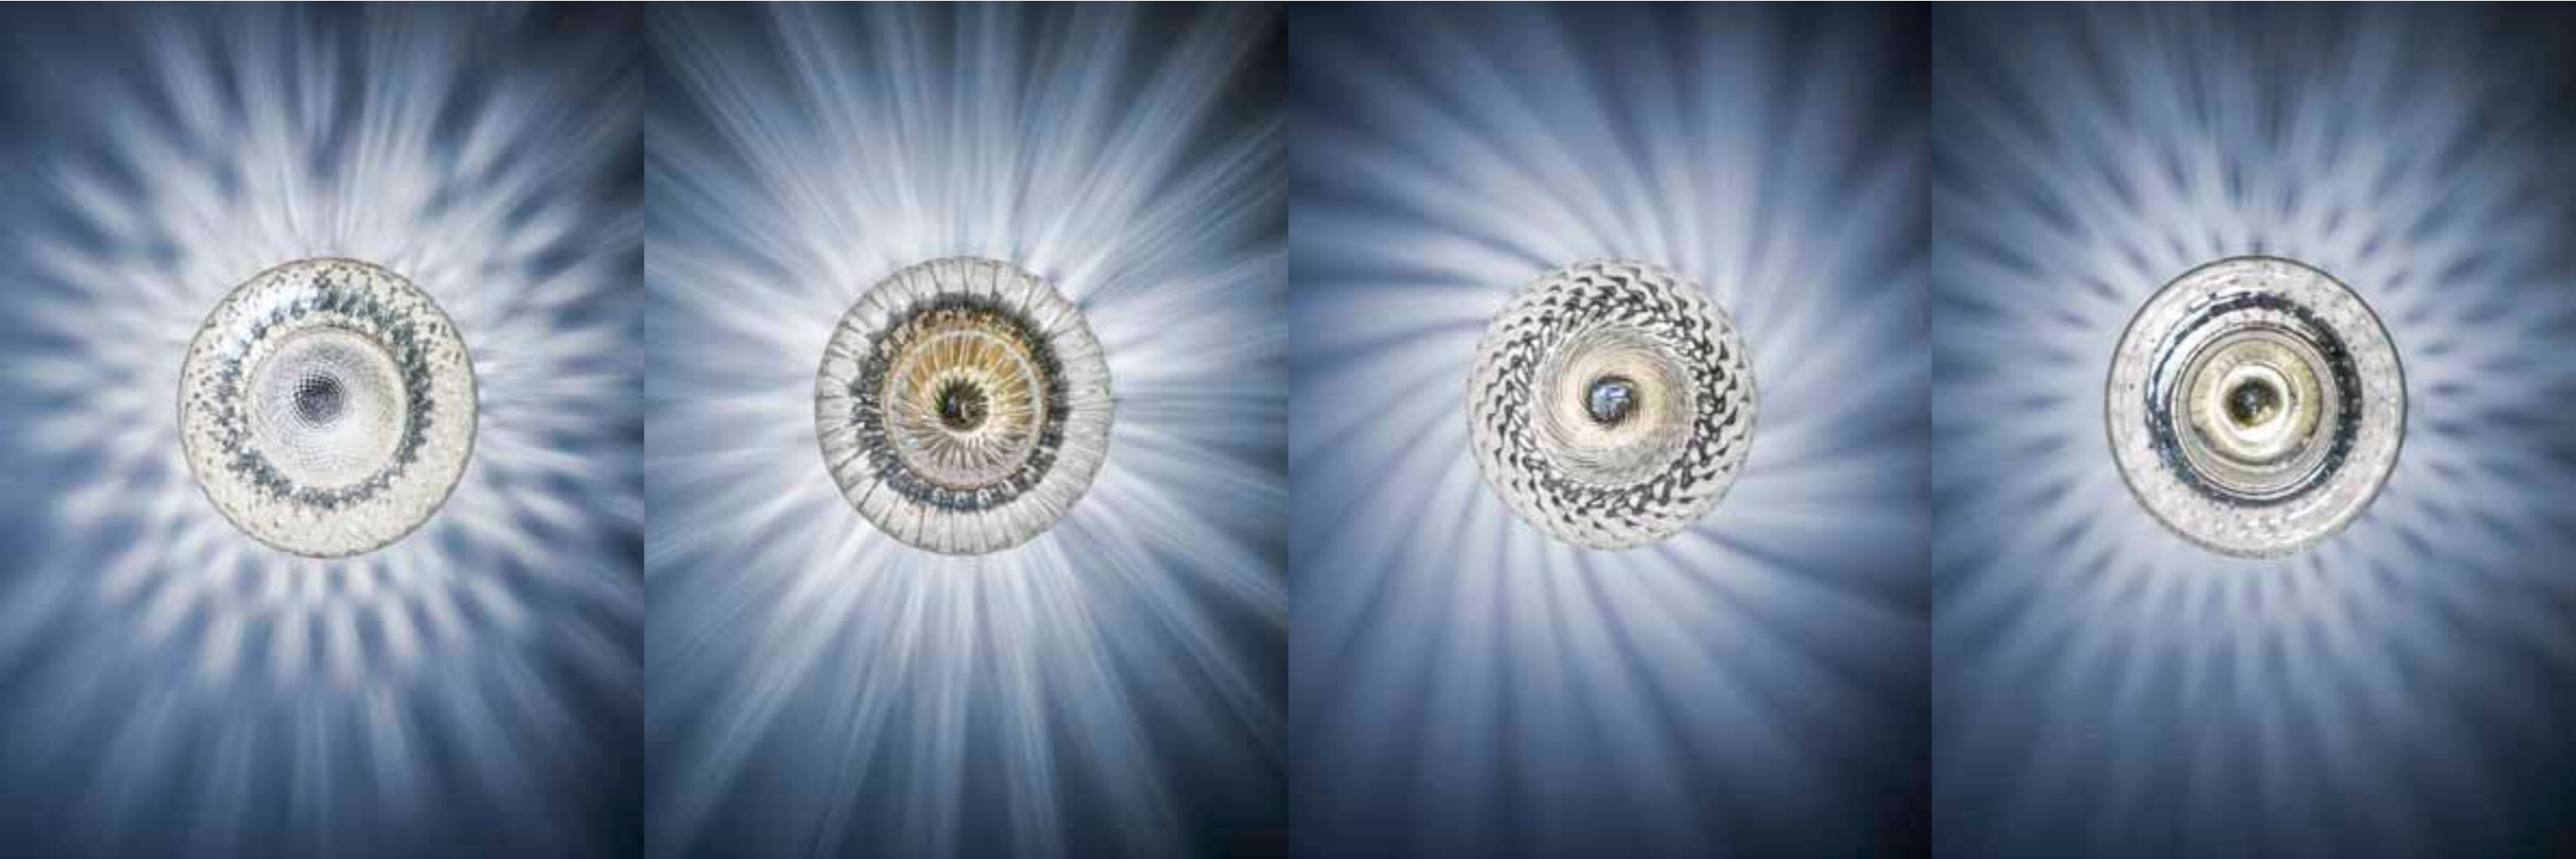

The glass diffuser of the BALL collection is blown by expert glass masters. Each glass is unique; each glass is 100% Made in Italy.

BALLOTON

Technique used to obtain a particular optical effect. It is based on the use of a metal die, with the inner walls containing small square based pyramidal "spikes" which, when the glass is blown, result in a cross-relief pattern.

Tecnica usata per ottenere un particolare effetto ottico. Si basa sull'uso di uno stampo in metallo contenente all'interno delle punte a piccola piramide a base quadrata che, nella soffiatura, danno un effetto di rilievo incrociato.

RIGADIN

Thin ribbing obtained by blowing a glass object inside an open die, generally in bronze, which has some grooves with a triangular cross-section.

Decoro ottenuto soffiando la pallina in uno stampo, in genere di bronzo, che porta delle scanalature a sezione triangolare. La pèa diventa costolata.

choose & turn

Wall sconce applique
Glass BALLOTON clear with brushed burnished structure

Applique
vetro BALLOTON cristallo con montatura oro spazzolato

Use of traditional manufacturing techniques for the diffusers of BALL collection; made of transparent blown glass and glossy milky white, when enlightened, they develop particular effects of light and shadows on the walls.