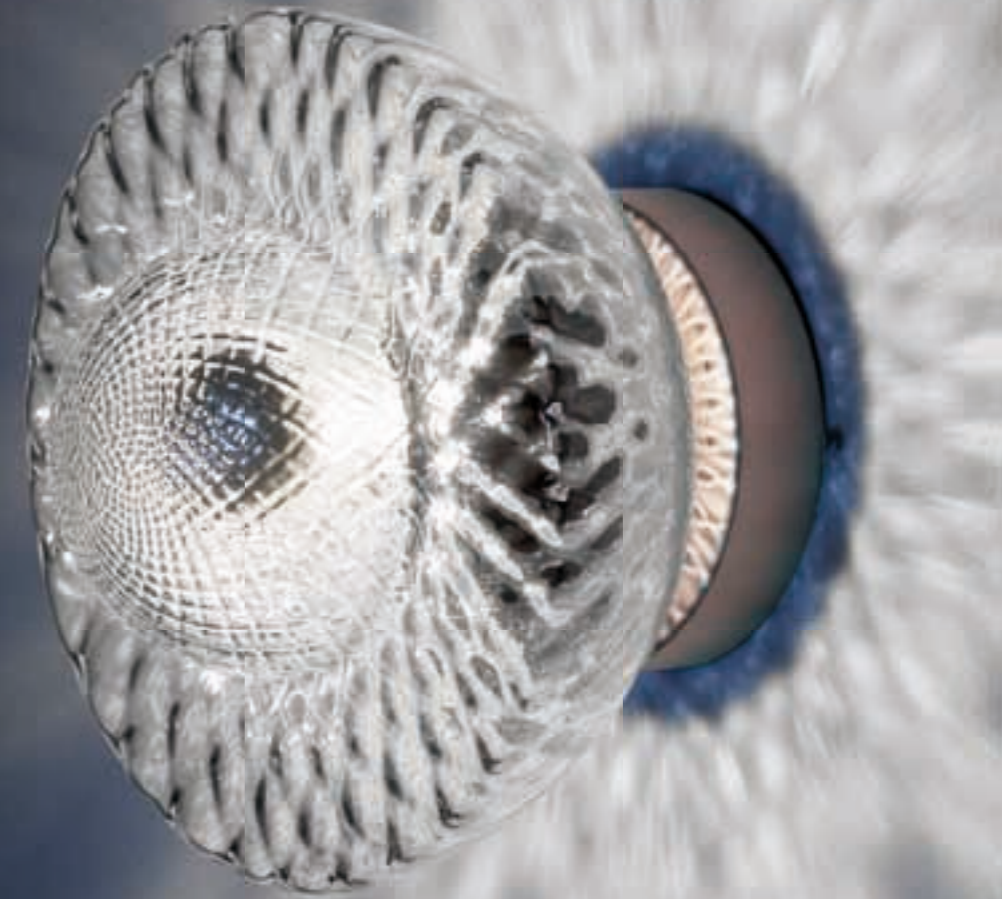

The glass diffuser of the BALL collection is blown by expert glass masters. Each glass is unique; each glass is 100% Made in Italy.

BALLOTON

Technique used to obtain a particular optical effect. It is based on the use of a metal die, with the inner walls containing small square based pyramidal "spikes" which, when the glass is blown, result in a cross-relief pattern.

Tecnica usata per ottenere un particolare effetto ottico. Si basa sull'uso di uno stampo in metallo contenente all'interno delle punte a piccola piramide a base quadrata che, nella soffiatura, danno un effetto di rilievo incrociato.

RIGADIN RITORTO

The piece thus becomes ribbed and can also be twisted inside the mold to produce rigadin ritorto (swirl or twisted ribbing).

Se il vetro viene anche ritorto durante la stampigliatura si ottiene il rigadin ritorto.

choose & turn

Wall sconce applique
Glass BALLOTON clear with brushed burnished structure

Applique
vetro BALLOTON cristallo con montatura oro spazzolato

Use of traditional manufacturing techniques for the diffusers of BALL collection; made of transparent blown glass and glossy milky white, when enlightened, they develop particular effects of light and shadows on the walls.