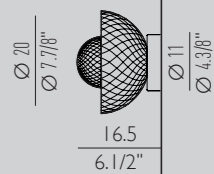

BALL

collection

APPLIQUE

Lamp / 1X MAX 8W LED E14