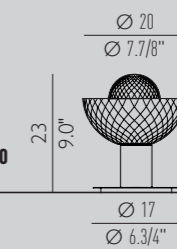

BEDSIDE

Lamp / 1X MAX 9W LED GU10