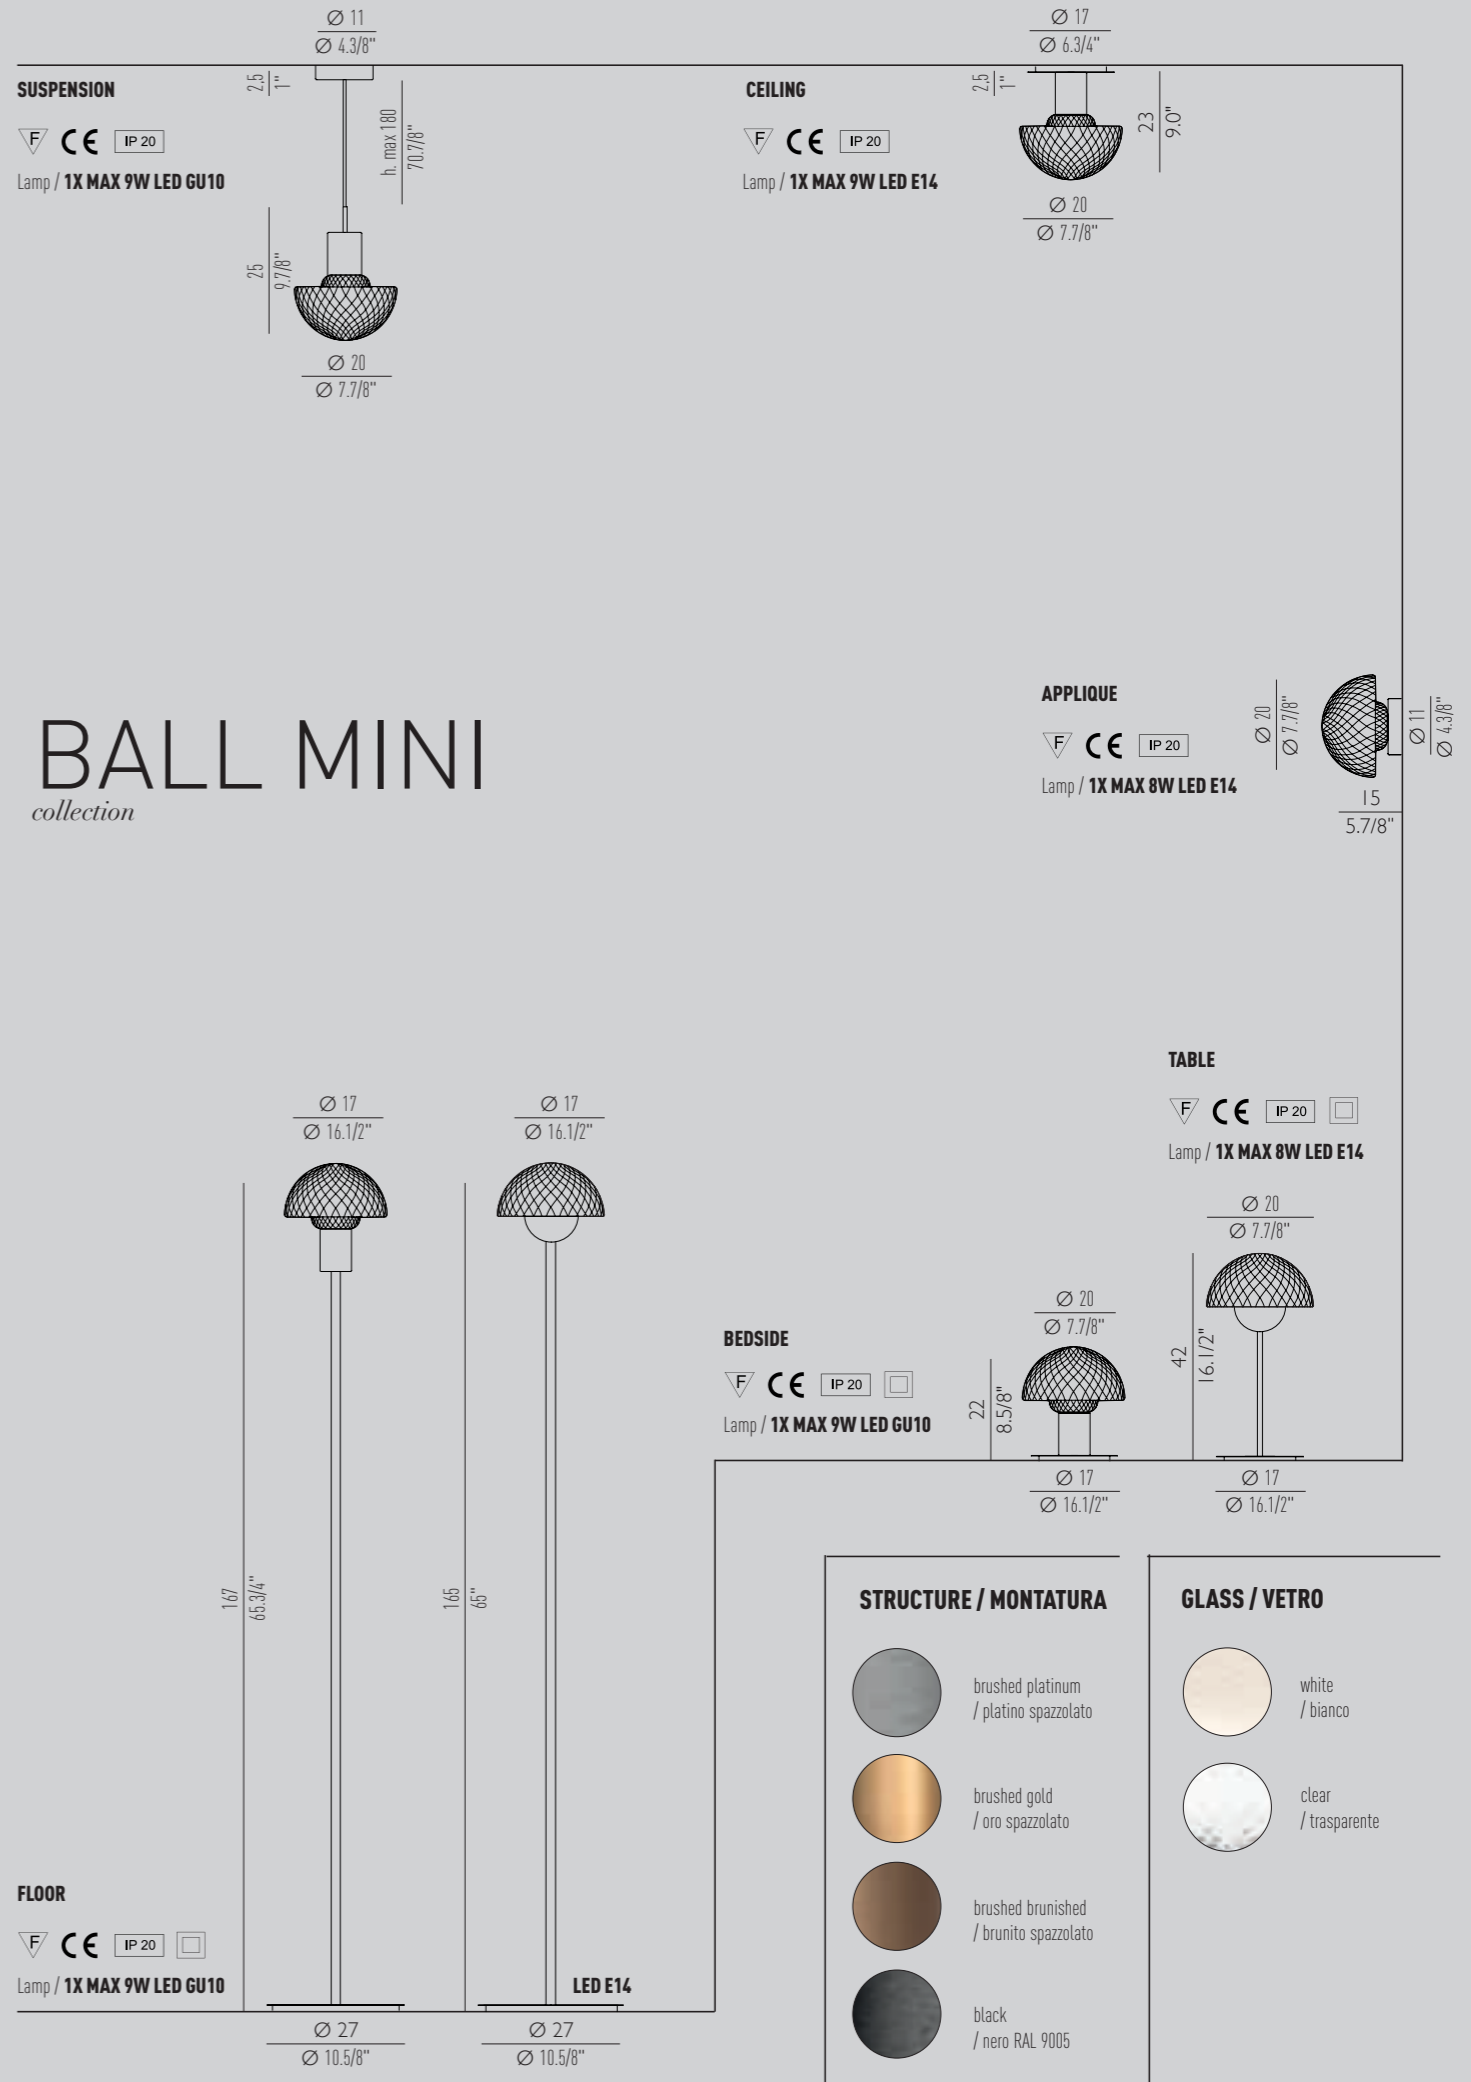

Use of traditional manufacturing techniques for the diffusers of BALL collection; made of transparent blown glass and glossy milky white, when enlightened, they develop particular effects of light and shadows on the walls.

Impiego di tradizionali tecniche di lavorazione per i diffusori della collezione BALL; realizzati in vetro soffiato trasparente e biancolatte lucido, quando illuminati creano sulle pareti particolari giochi di luci e ombre.